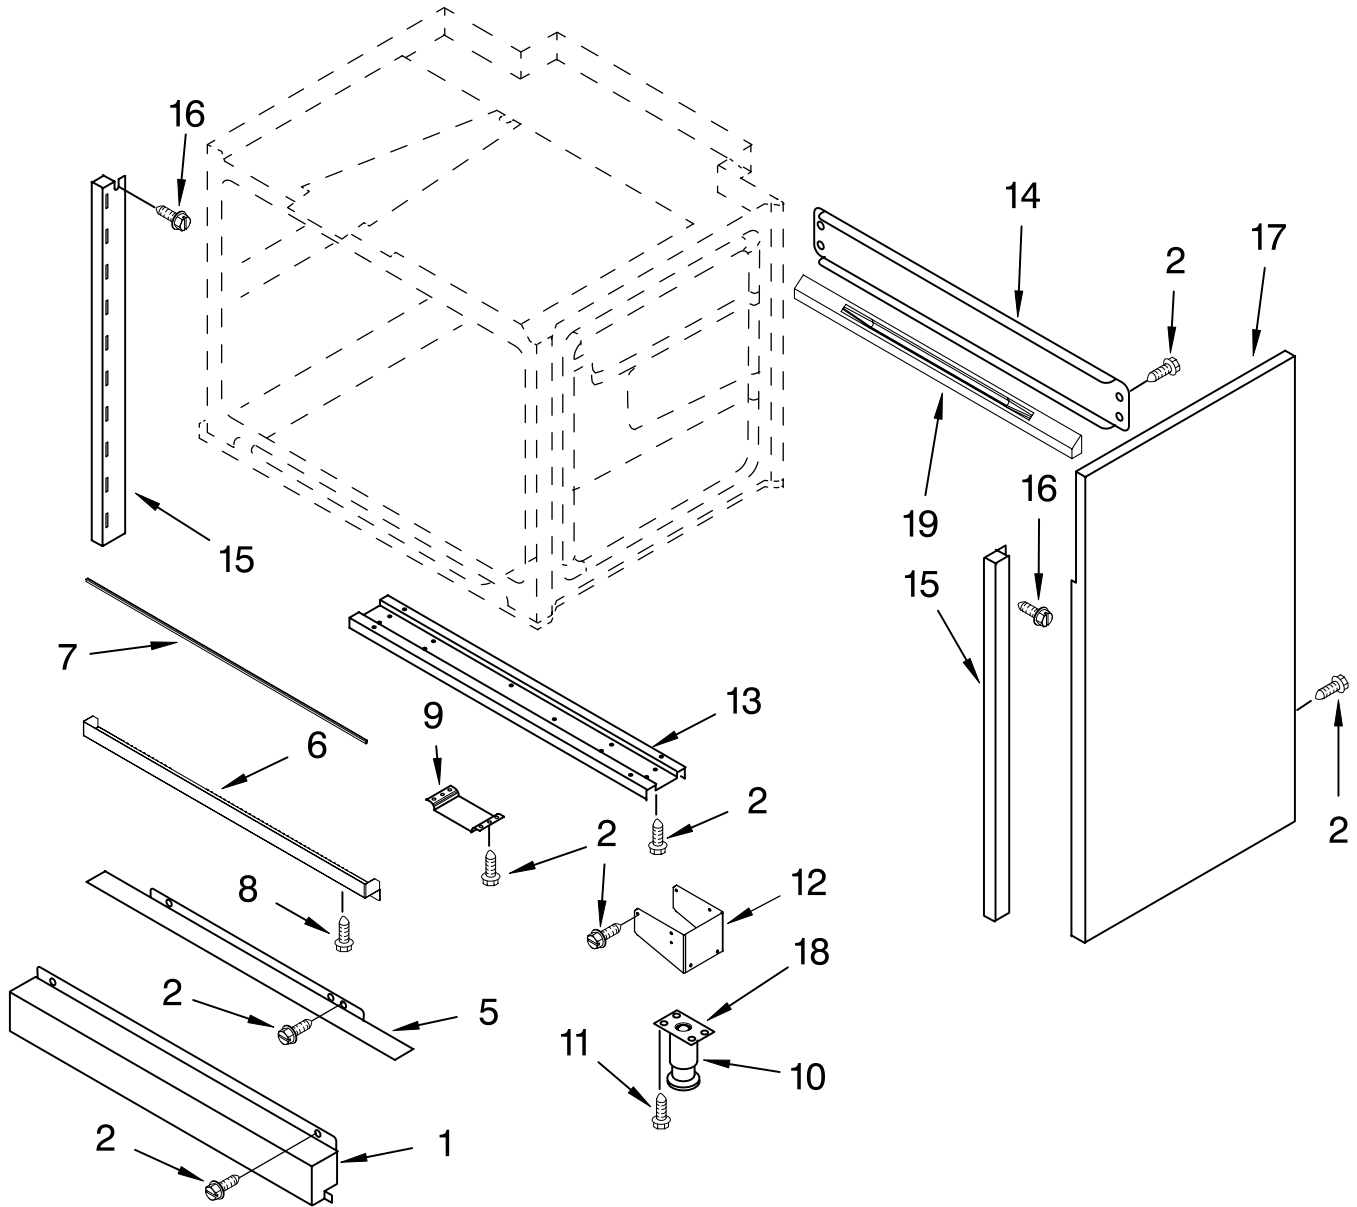

CHASSIS PARTS

For Model: KDRP767RSS01

(Stainless Steel)

Illus. No.	Part No.	DESCRIPTION
1	4452803	Vent, Bottom Lower
2	4449809	Screw, 8-18 x 3/8
5	4452801	Deflector, Center
6	9761914	Vent, Center
7	4453327	Gasket
8	3196537	Screw, 8-18 x 3/8
9	9759092	Bracket, Mounting Regulator

Illus. No.	Part No.	DESCRIPTION
10	9759117	Foot
11	3400518	Screw, 5/16-12 x 5/8
12	4455644	Gusset
13	4455648	Support, Channel
14	W10015720	Brace, Rear

Illus. No.	Part No.	DESCRIPTION
15	4452804	Trim, Front Right Side
	4453205	Left Side
16	3400837	Screw, 8-18 x 3/8
17		Side Chassis
	9761934	Right Side
	9761933	Left Side
18	9759118	Plate
19	9762143	Tray, Drip

FOR ORDERING INFORMATION REFER TO PARTS PRICE LIST